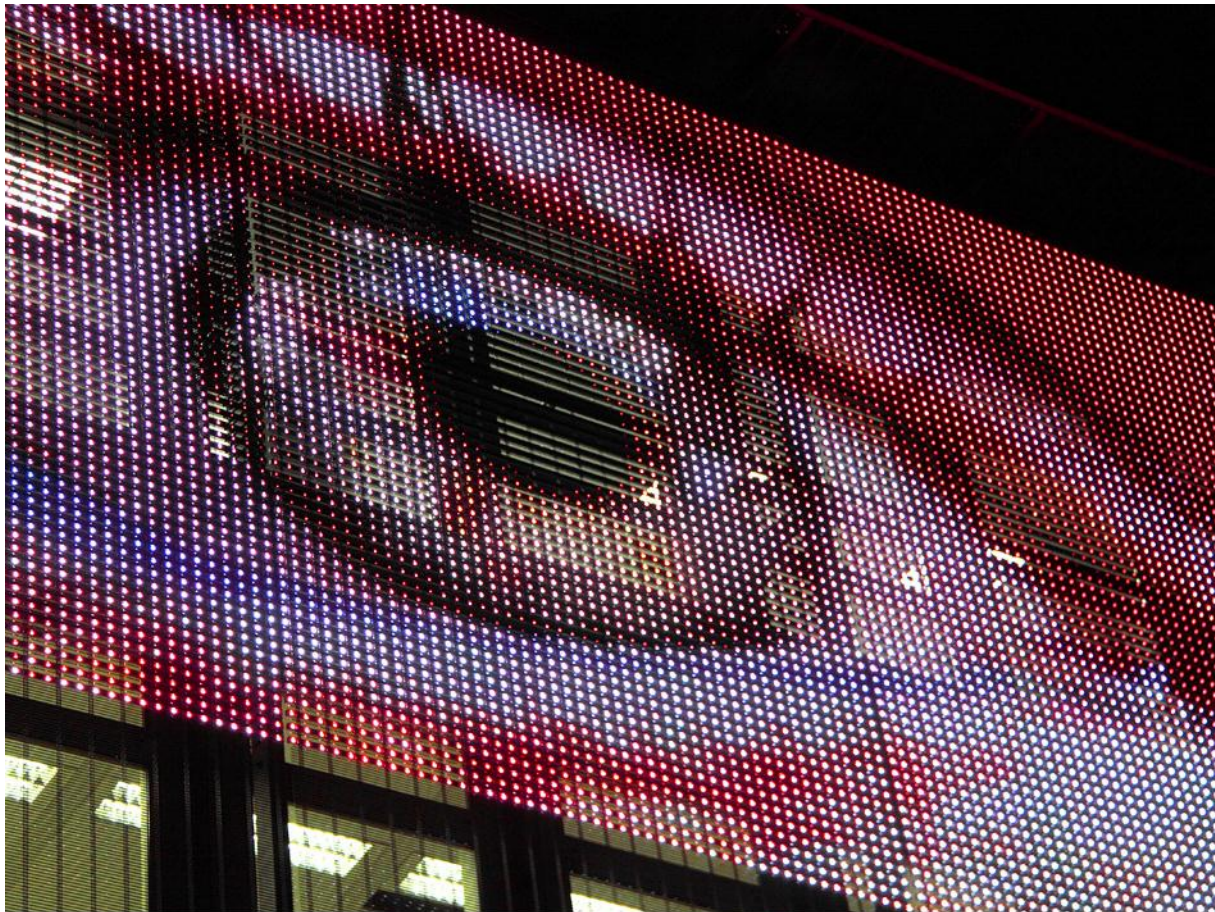

## Transparent Media Façade Haver & Boecker

Architect:  
Architekturbüro Hilker

Specification:  
DOGLA-TRIO 1030  
DOGLA-TRIO 1035

Application:  
IMAGIC WEAVE®  
Facade

HAVER & BOECKER  
Ennigerloher Straße 64  
D-59302 OELDE  
Germany